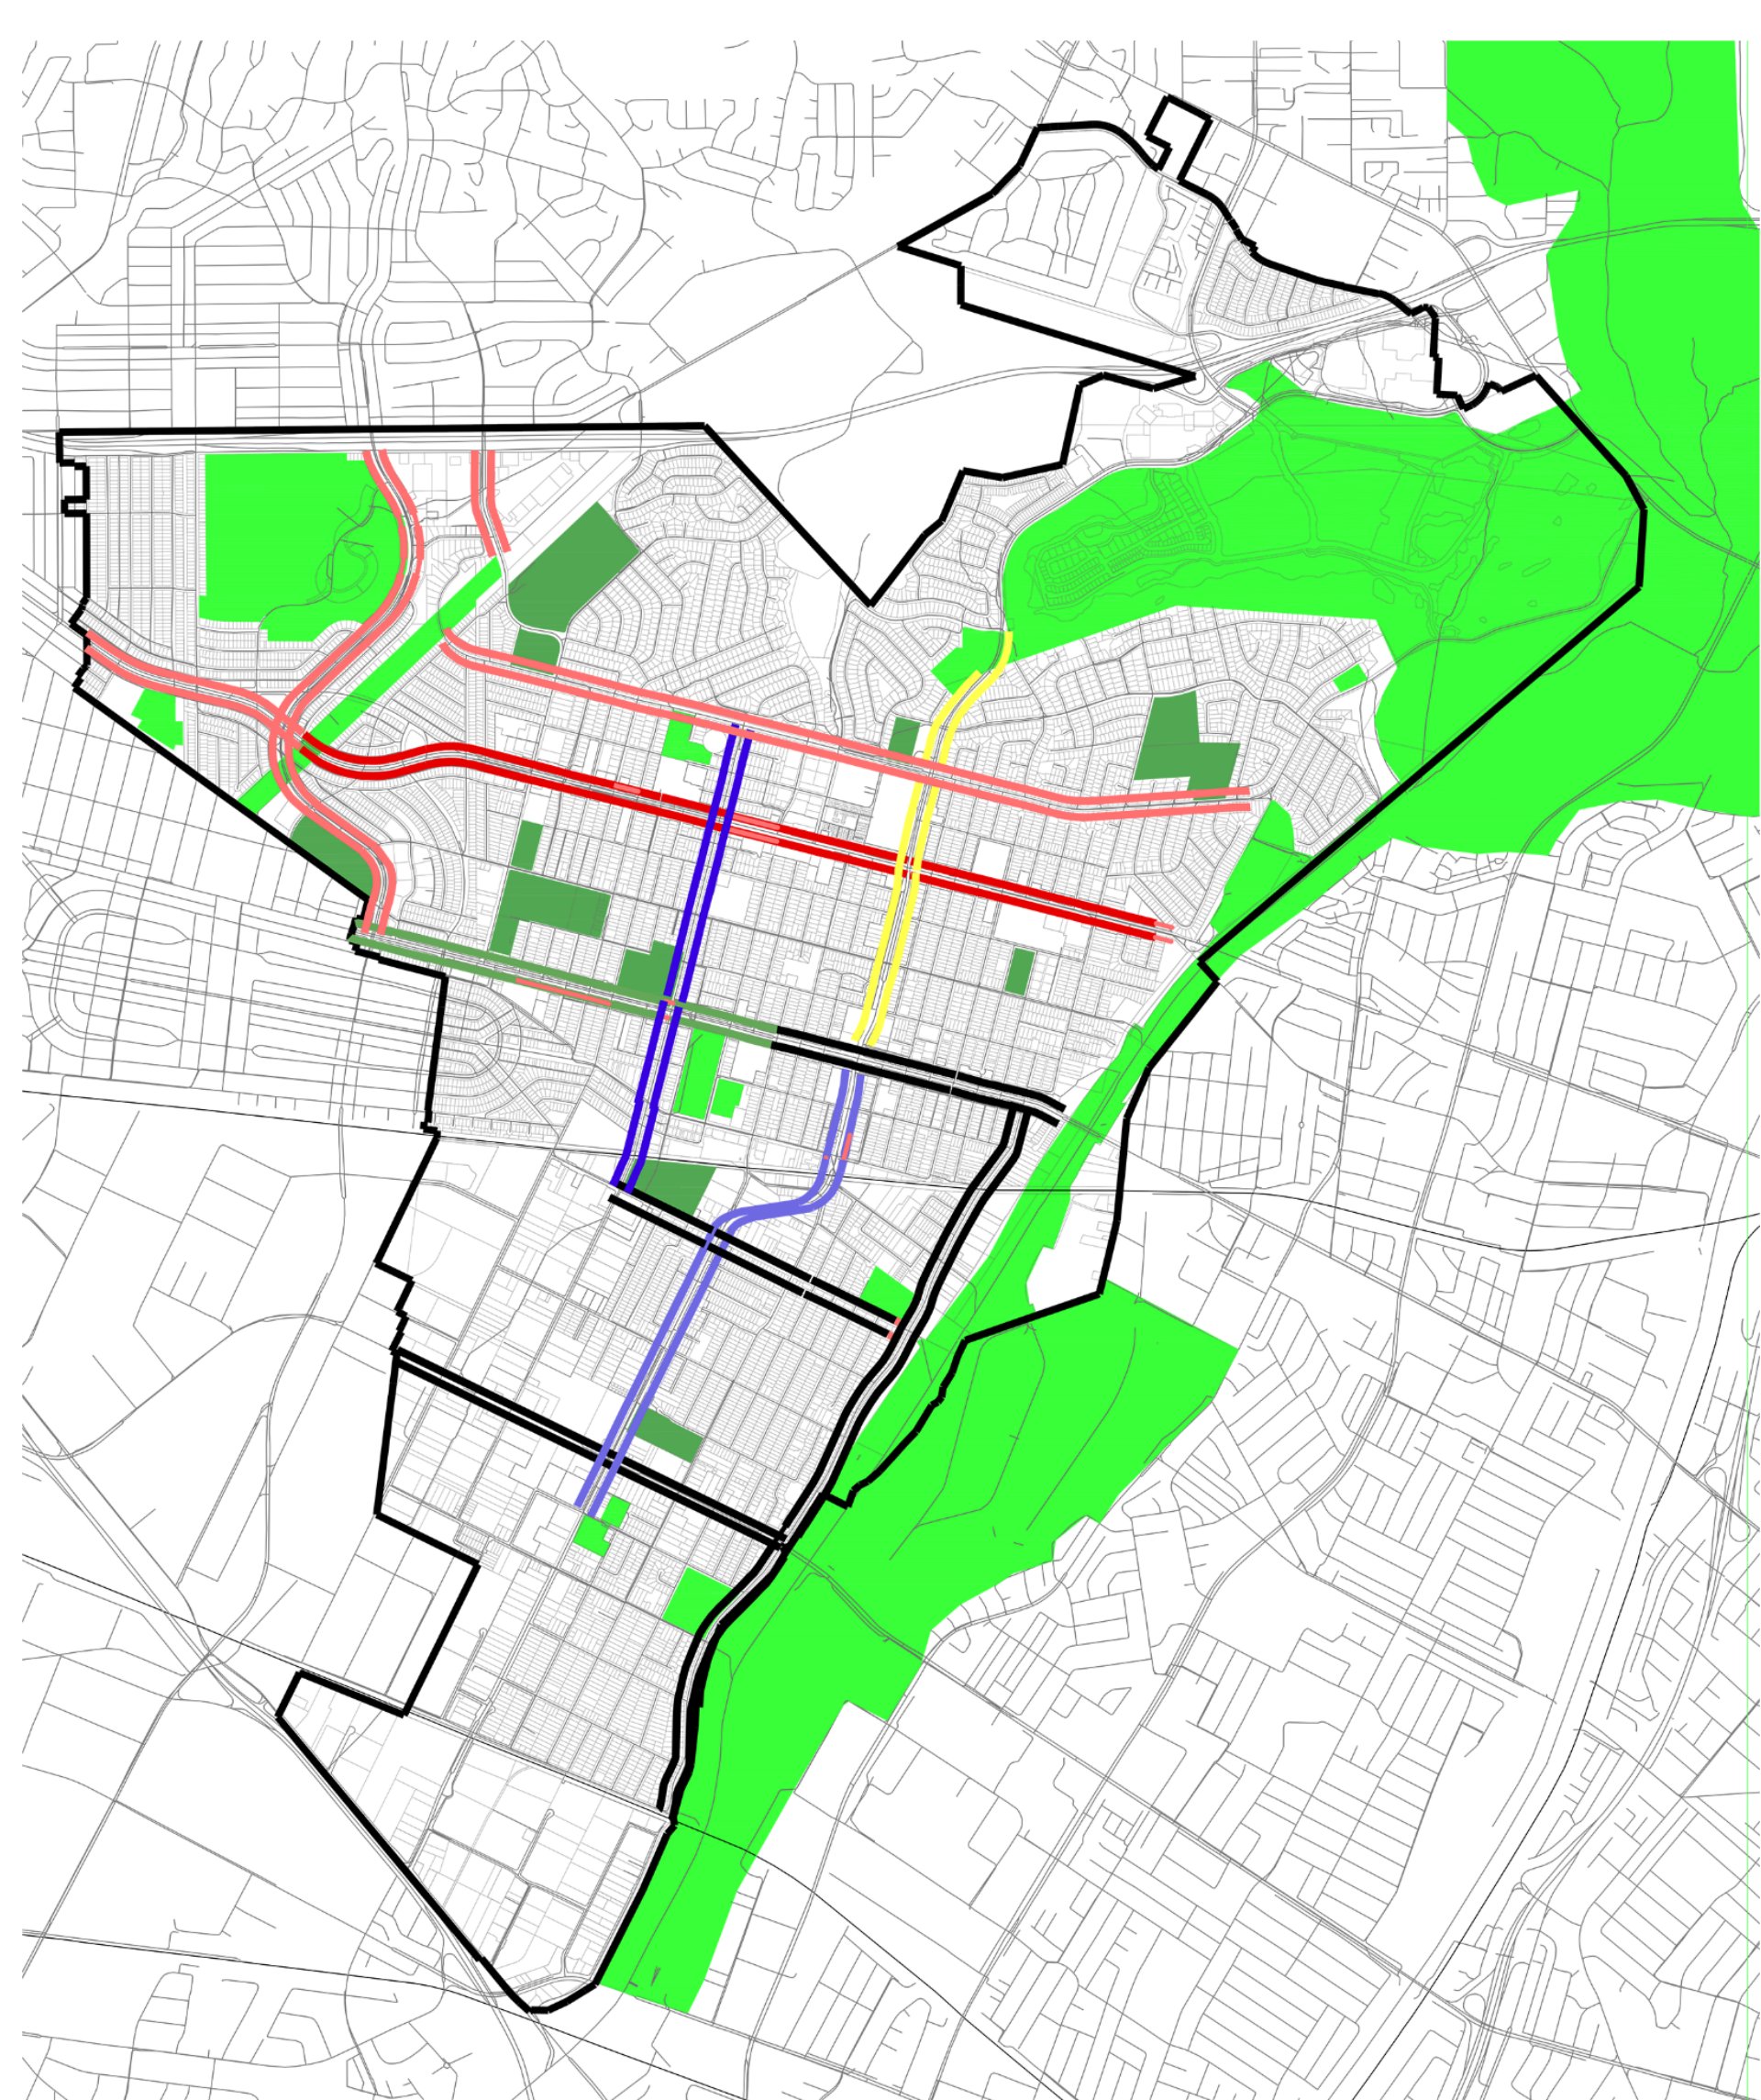

Visioning Workshop

Day 3 Evening

6-23-21

Public Realm

- MEDIAN TREE VASE/UMBRELLA FORM
- STREET TREE VERTICAL FORM
- MEDIAN TREE VASE FORM
- STREET TREE VASE FORM
- STREET TREE OVAL FORM
- STREET TREE UMBRELLA FORM
- STREET TREE OVAL FORM
- STREET TREE OVAL FORM

**Developable
Land**

**Community
Character**

**Montebello
Growth
Projection**

**Design, Financial
& Fiscal
Feasibility**

**Market
Demand**

Red 200 acres
Blue 95 acre
Total 304 acres

Route 60

Paramount Blvd.

N. Montebello Blvd.

New development

San Gabriel Blvd

KOH-I-NOOR

Monte bello Blvd.

Plaza Drive

KOH-I-NOOR