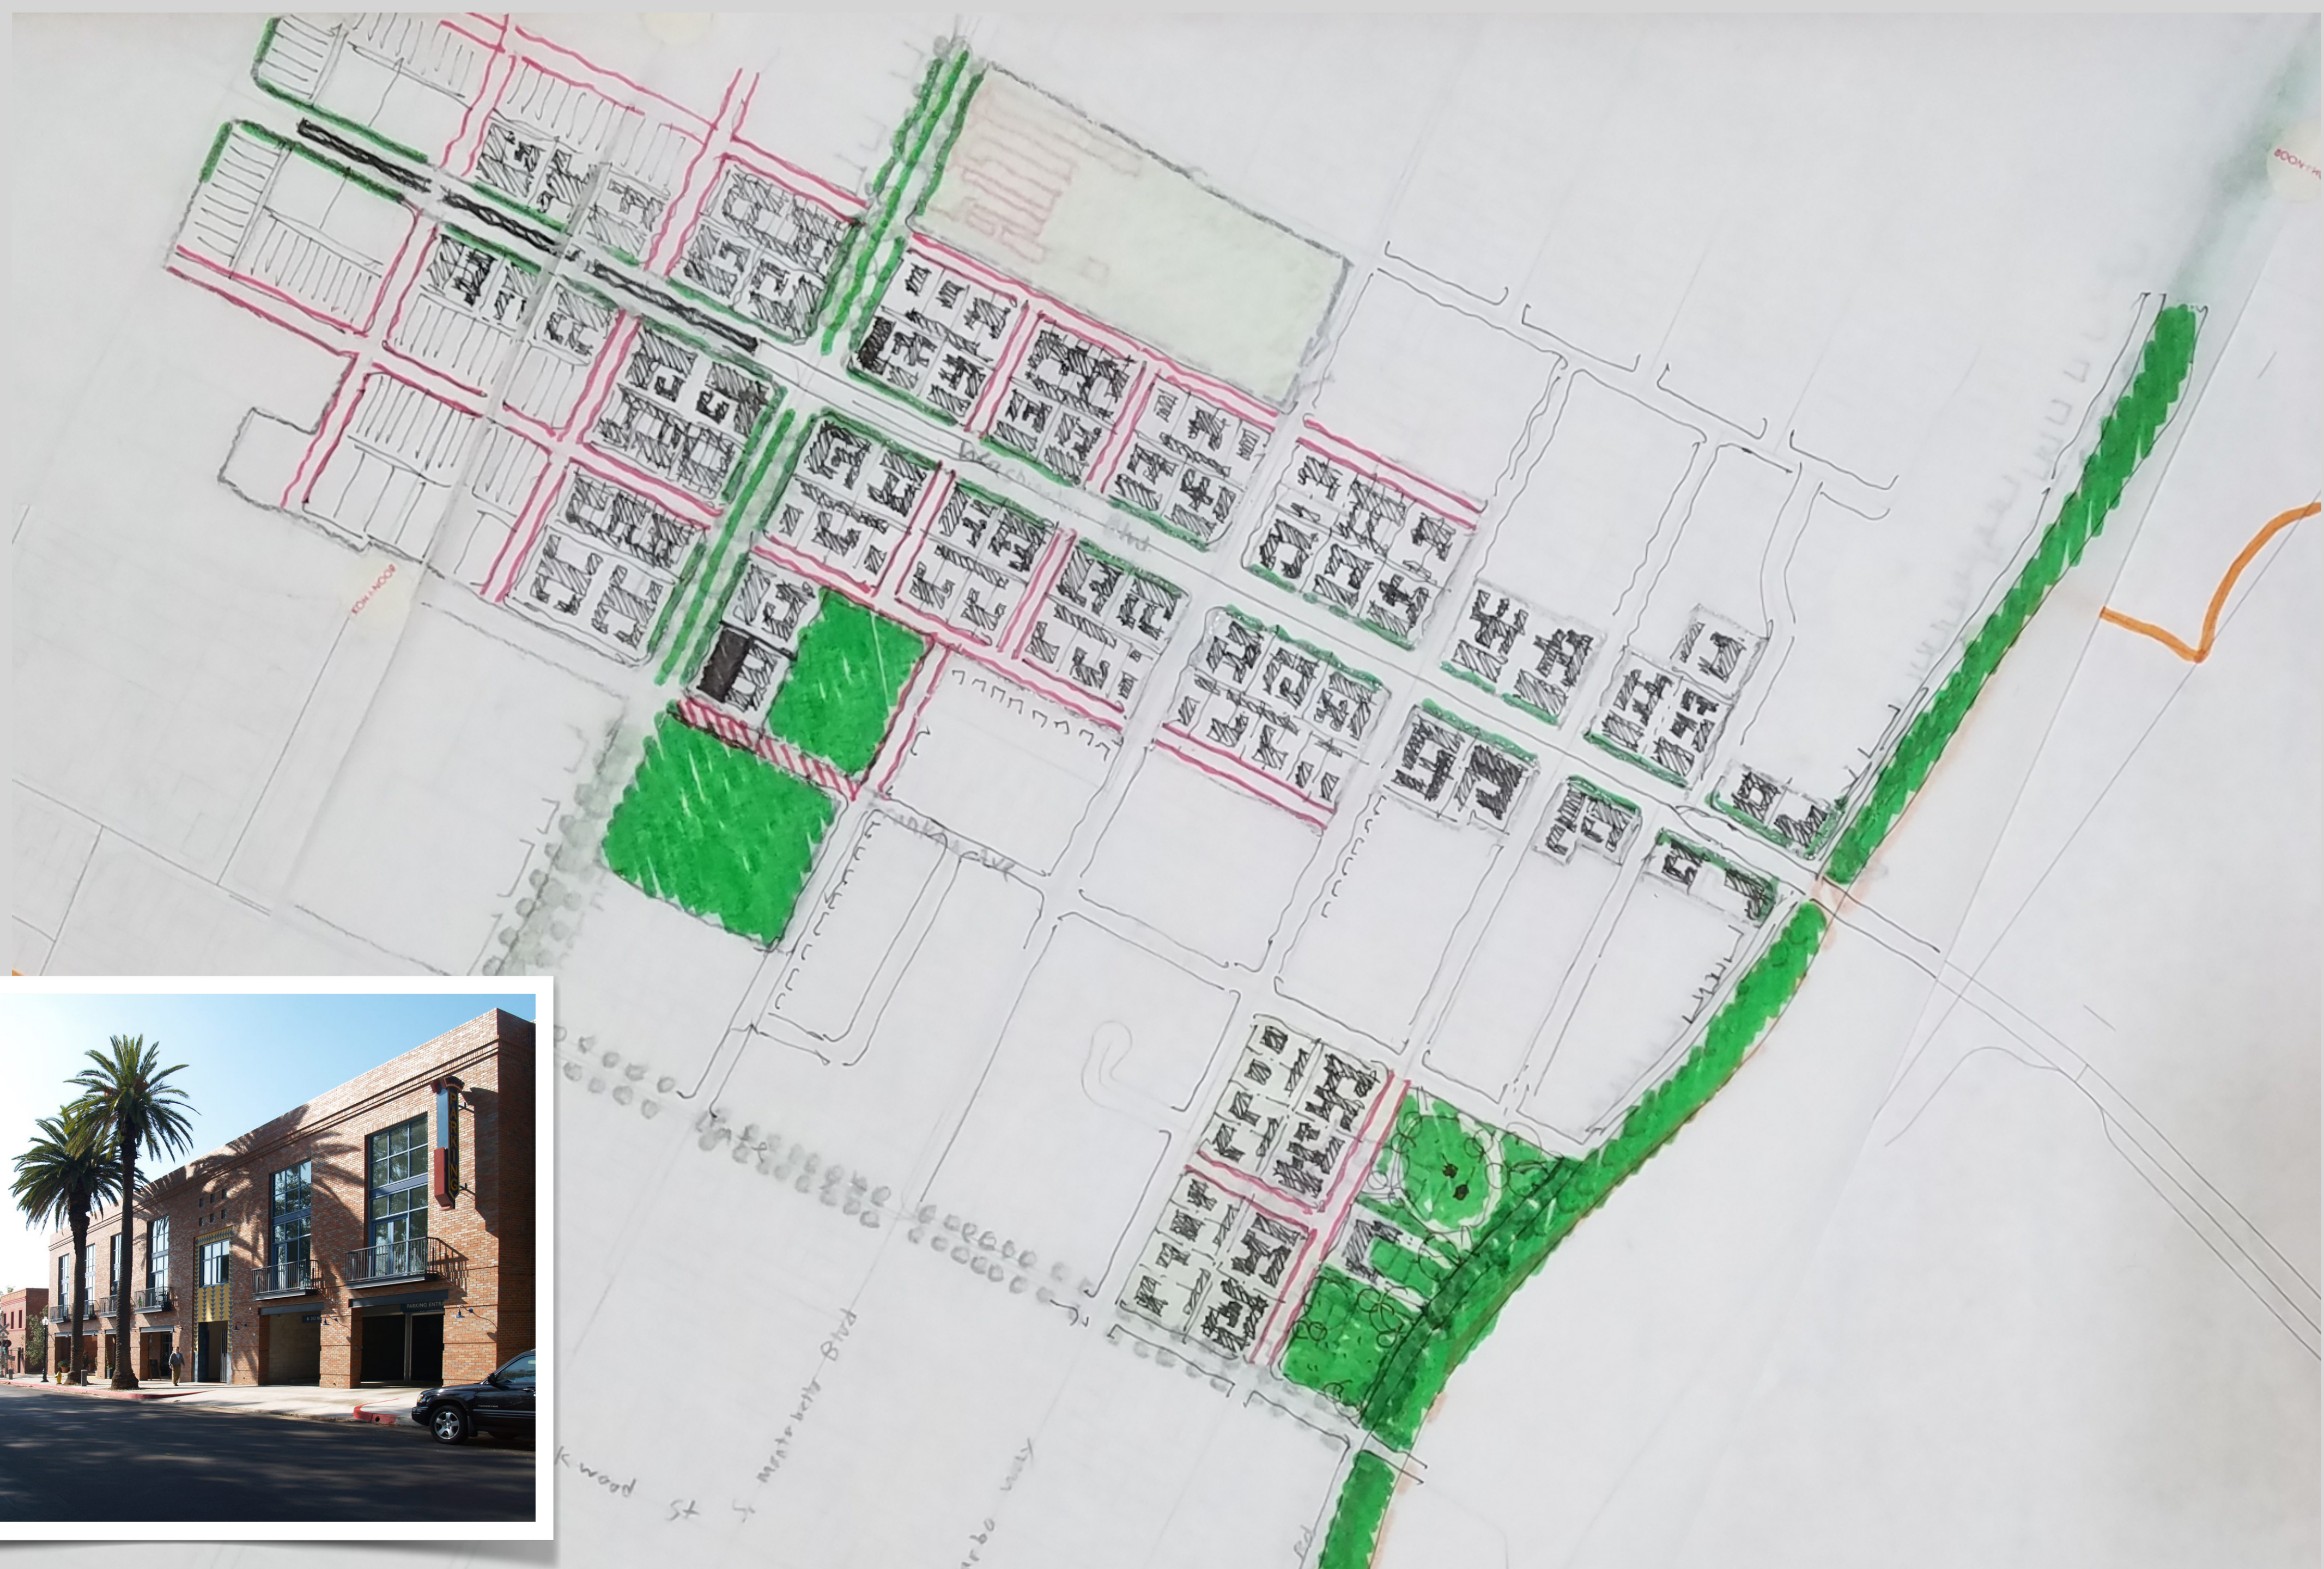

Visioning Workshop

Day 3 Evening

6-23-21

Public Realm

- MEDIAN TREE VASE/UMBRELLA FORM
- STREET TREE VERTICAL FORM
- MEDIAN TREE VASE FORM
- STREET TREE VASE FORM
- STREET TREE OVAL FORM
- STREET TREE UMBRELLA FORM
- STREET TREE OVAL FORM
- STREET TREE OVAL FORM

**Developable
Land**

**Community
Character**

**Montebello
Growth
Projection**

**Design, Financial
& Fiscal
Feasibility**

**Market
Demand**

Red 200 acres
Blue 95 acre
Total 304 acres

Route 60

Paramount Blvd.

N. Montebello Blvd.

New development

San Gabriel Blvd

KOH-I-NOOR

Monte bello Blvd.

Plaza Drive

KOH-I-NOOR